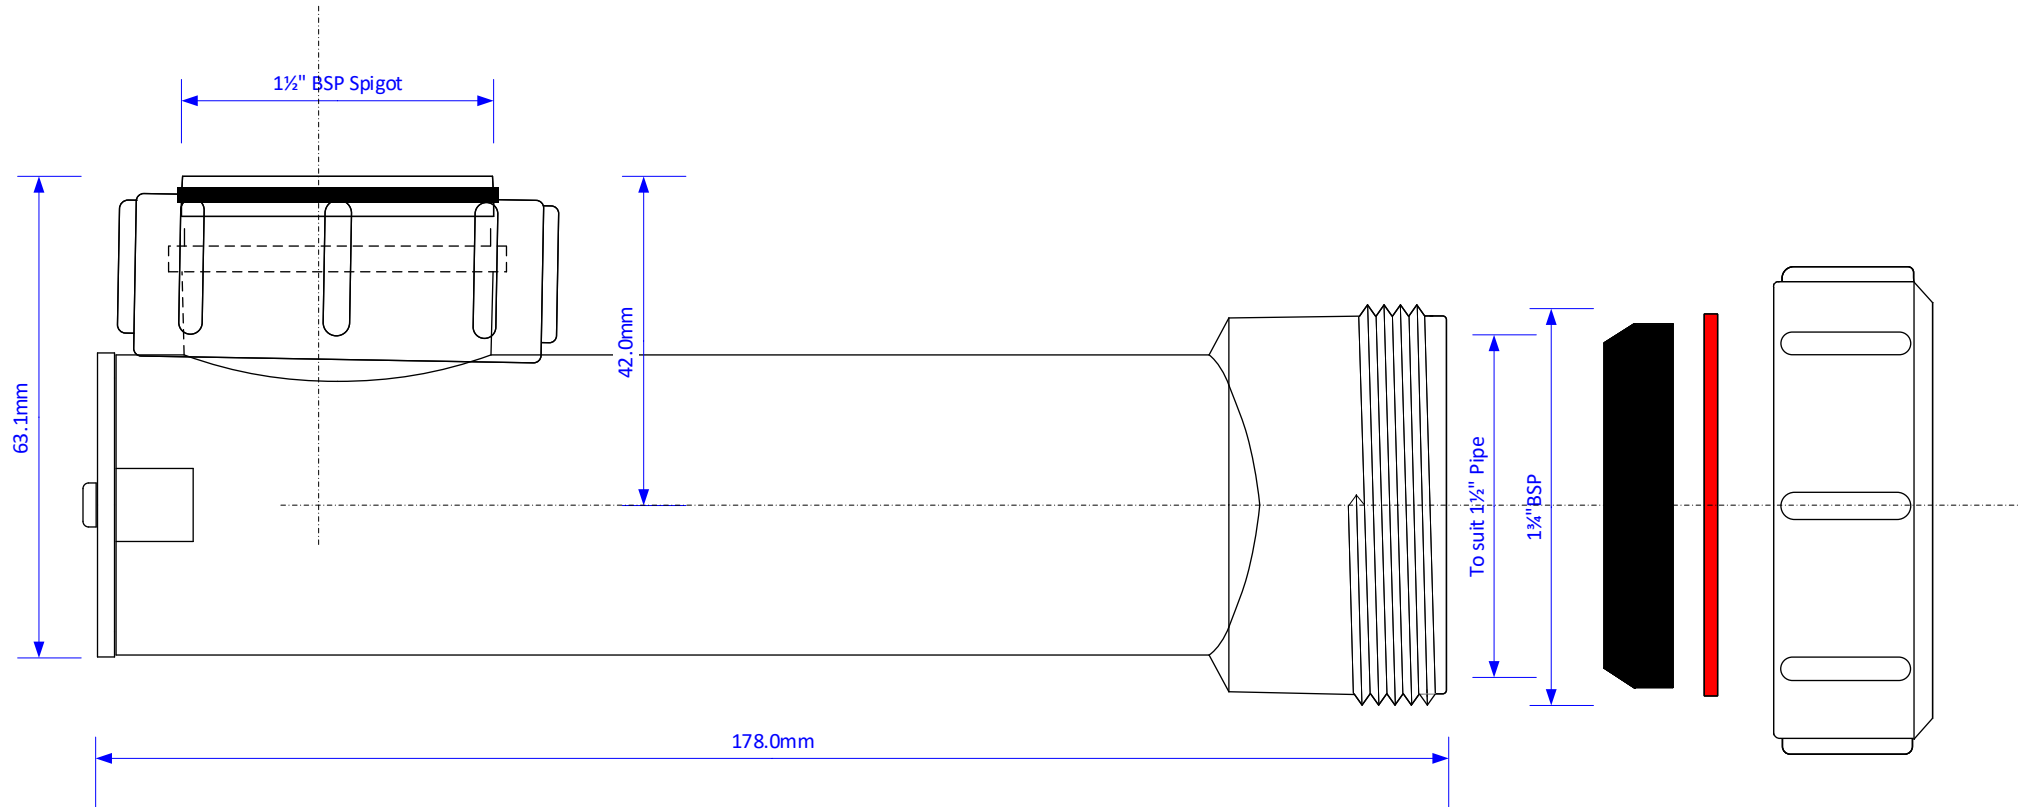

Code:

WV-1

© McALPINE
18/02/2020

Drawing verified correct as of:

DRAWN BY	ANDREW SWAN	FILENAME	WV-1.VSD
COLOUR		SCALE	1:1
		DATE	14/04/2020